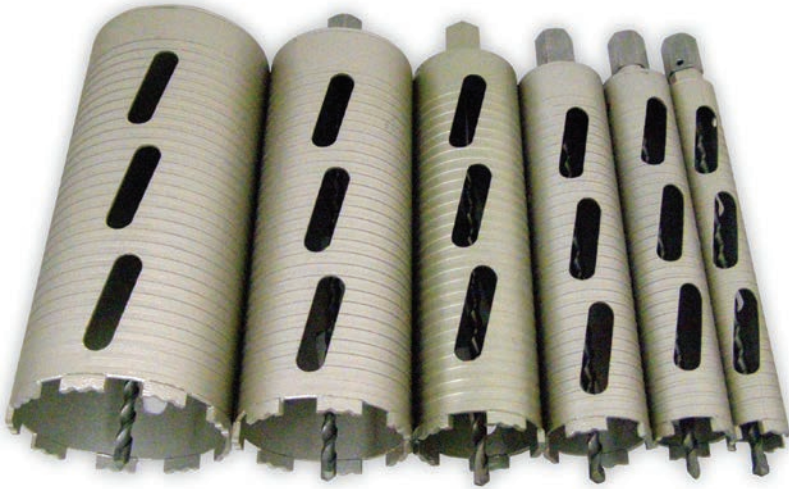

COBRA II BITS

**Industrial Diamond
Core Bit Performance**

The Multiquip COBRA II Core Bit Series provides exceptional hand-held drilling performance when the job cannot or will not allow the use of water to cool the core bit. The unique design of the core barrel, and diamond segment matrix permits fast and accurate DRY DRILLING operations. Most popular core bit diameters are available.

- **For Hand-Held Core Drills**
- **DRY Drilling Design**
- **For Drilling Cured Concrete**
- **For Drilling Hard Masonry**
- **Unique "Fluted" Core Barrel**
- **COB2 Bit Set Series includes Pilot Starter Bit**