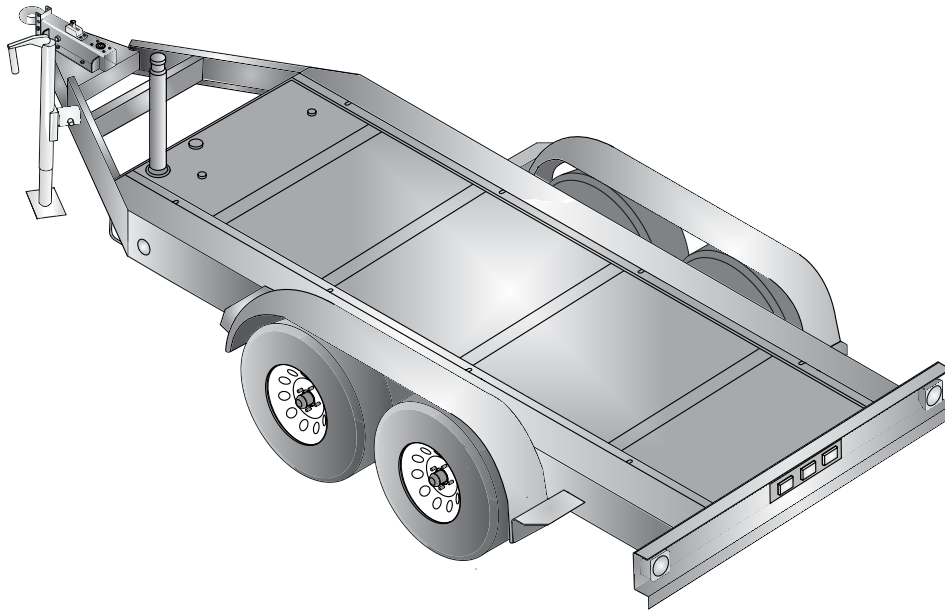

TRLR180XF

MQ POWER Tandem Axle Trailer

TRLR180XF Technical Data

Gross Vehicle Weight Rating (GVWR) — 12,000 lbs (5,443 kg)	Tire Size — ST235/80R16 LR-E
Gross Axle Weight Rating (GAWR) — 7,000 lbs (3,175 kg) (ea.)	Wheel Bolt Pattern — 8 Lug on 6.5 in
Actuator Rating — 12,500 lbs (5,670 kg)	Tire Load Rating — 3,500 lbs/1,588 kg (ea.)
Coupler Rating — See coupler options on back page	Dimensions (LxWxH) — See back page

STANDARD TRAILER EQUIPMENT

- Fits MQ Power Generator Model DCA180SSIU
- Tandem-axle Design with Leaf Spring Suspension
- H.D. Welded Steel Frame Construction
- Structural Channel for Generator Mounting and Support
- Integral Fuel Cell; Single-wall Steel Design, 210-Gallon Capacity
- Replaceable, Bolt-on Hydraulic Brake Actuator
- Surge Hydraulic-actuated Drum Brakes (all axles)
- Hydraulic Uni-servo Drum Brakes with Free-backing Plates-12-inch Cluster
- D.O.T. Steel Brake Lines, Brass Tees and Rubber Hydraulic Brake Hoses
- 4-hole Channel Allows 3-position, Adjustable Coupler Height; 4-inches O/A
- Tongue Mounted Swivel Jack with Flat Disc-foot (rated 5,000 pound lift)
- Replaceable Bolt-on Steel Fenders
- High-gloss Enamel Coated Frame, Channel, Actuator and Fenders
- D.O.T. Approved Tail Lamps, Stop Lamps, Turn Signal Lamps, Side Marker Lamps
- Weatherproof, Rubber Armored, 3-piece Trailer Light Wiring Harness

TRLR180XF

MQ POWER Tandem Axle Trailer

OPTIONAL TRAILER EQUIPMENT

- Bolt-on Electric Brake Coupler Plate with Electric-actuated Drum brakes (all axles)
- Electric Breakaway Safety Device (electric-actuated brakes)
- Adjustable 2 5/16-inch Ball Coupler
- Adjustable 3-inch Pintle-eye Coupler
- Rear Stabilizer Stands
- Tongue-Mounted Utility Storage Box
- Anti-Theft Wheel Lock
- Spare Tire with Locking Mount

Trailer Dimensions						
A	B	C	D	E	F	
					Min	Max
204 in.	86.5 in.	75 in.	62 in.	25.2 in.	22.3 in.	26.3 in.

Your Multiquip dealer is: