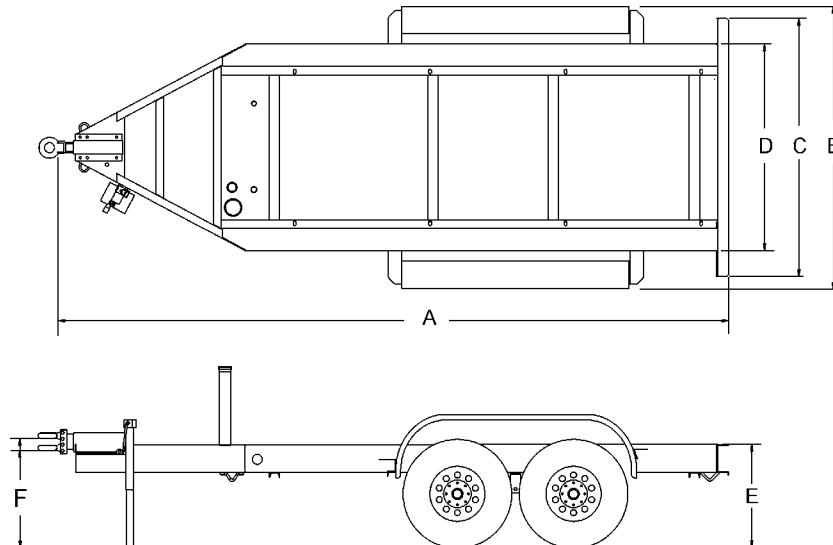

TRLR180XF

MQ POWER Tandem Axle Trailer

OPTIONAL TRAILER EQUIPMENT

- Bolt-on Electric Brake Coupler Plate with Electric-actuated Drum brakes (all axles)
- Electric Breakaway Safety Device (electric-actuated brakes)
- Adjustable 2 5/16-inch Ball Coupler
- Adjustable 3-inch Pintle-eye Coupler
- Rear Stabilizer Stands
- Tongue-Mounted Utility Storage Box
- Anti-Theft Wheel Lock
- Spare Tire with Locking Mount

Coupler Options	
3" PINTLE EYE 20,000 lbs	
#EE36264	
2-5/16" BALL COUPLER 14,000 lbs	
#EE43253	

Trailer Weight	
Without fuel	With fuel
2,580 lbs. (1,170 kg)*	4,119 lbs. (1,870 kg)*

* Weight is approximate

Trailer Dimensions						
A	B	C	D	E	F	
					Min	Max
204 in.	86.5 in.	75 in.	62 in.	25.2 in.	22.3 in.	26.3 in.

Your Multiquip dealer is: