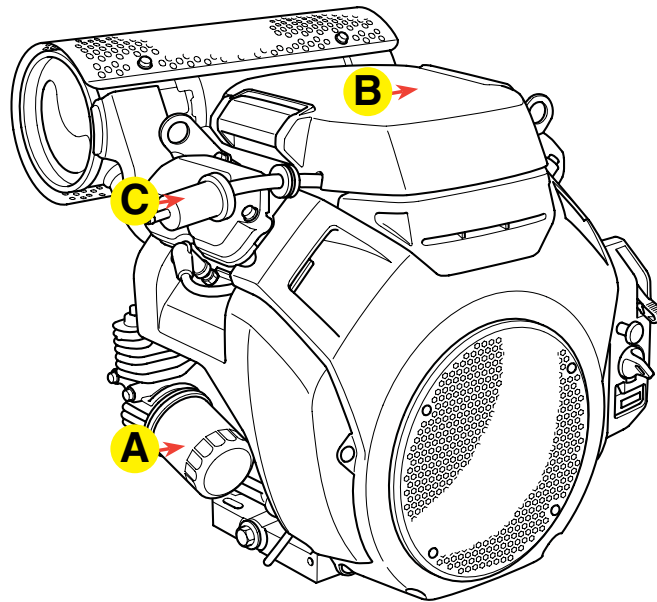

FKITJWN24HTCSL

The FKITSTXD6I Filter Service Kit provides 400 hours of ride-on power trowel usage, dependent on operating conditions. The kit includes:

	Replacement Filters	Part Numbers	Qty.	Service Schedule
A	Engine Oil Filter	15400PLMA01PE	2	Every 200 Hours
B	Air Filter Element - Primary	17210ZJ1842	1	Every 400 Hours
C	Fuel Filter Primary	16910ZE8015	1	Every 400 Hours

Always have an extra Filter Service Kit on hand. Reorder by calling Multiquip's Parts Department at 800-427-1244, or visit www.multiquip.com.

Filter Service Kit for MQ Whiteman Ride-On Power Trowel JWN24HTCSL

© COPYRIGHT 2021 MULTIQIP INC. REV 0 (020321)

**World class products.
World class support.**

Visit multiquip.com or call 800-427-1244 today.