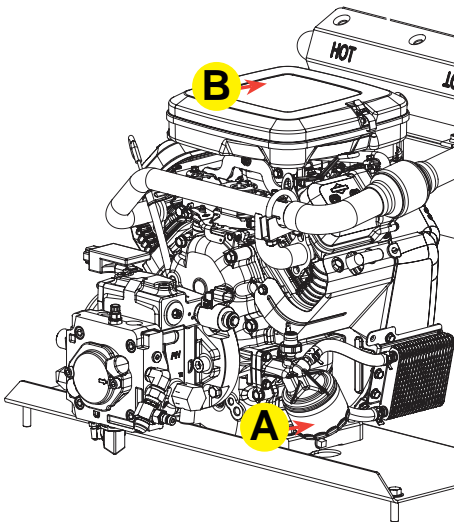

© COPYRIGHT 2021 MULTIQUIP INC. REV 0 (011821)