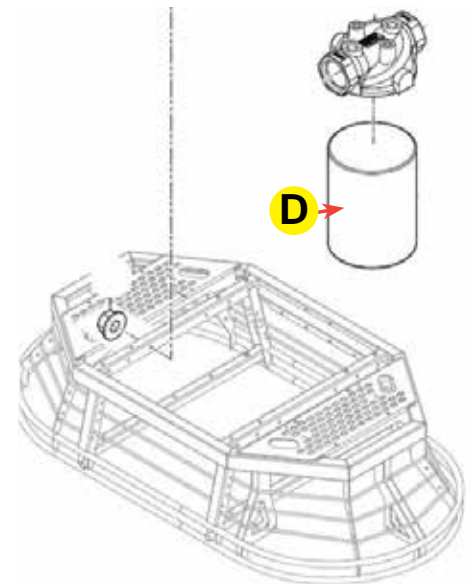

© COPYRIGHT 2021 MULTIQUIP INC. REV 0 (011821)