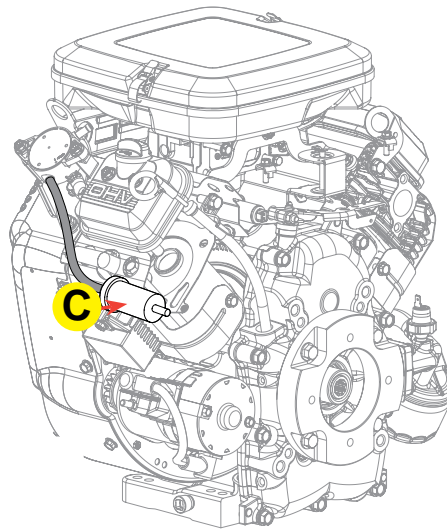

© COPYRIGHT 2021 MULTIQUIP INC. REV 0 (011821)