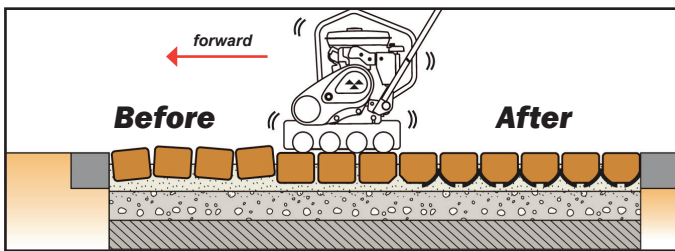

PAVER PLATES

Mikasa

Make a lasting impression.

MQ Mikasa paver plates are preferred by landscapers & hardscapers for large installation projects. Their unique design protects expensive pavers used on high-end custom work and enhances finish quality.

- **Hard rubber rollers protect pavers from scratching, chipping, breaking and dragging.**
- **Great for narrow areas and compaction alongside walls.**
- **Toolless foldable handle allows for quick and easy loading into vans and trucks.**
- **Rollers allow for easy pull back to compact on the spot.**
- **Greatly improves productivity compared to standard plate compactors.**

PROCESS AND RESULTS

Give interlocking pavers an even finish

You can fold the handle without any tools and load on trucks or vans.

SPECIFICATIONS

MVB85H

Plate size WxL in (mm) - 12.60 x 17.05 (320 x 433)
 Centrifugal Force lbs. (kN) - 2,270 (10.1)
 Exciter Speed VPM (Hz) - 5,600 (93)
 Operating Weight lbs. (kg) - 203 (92)
 Rubber Roller Diameter in (mm) - 2.9 (73)
 Gasoline Engine - Honda GX120
 HP Rating BHP (kW)* - 3.5 (2.6)
 Rollers - 4