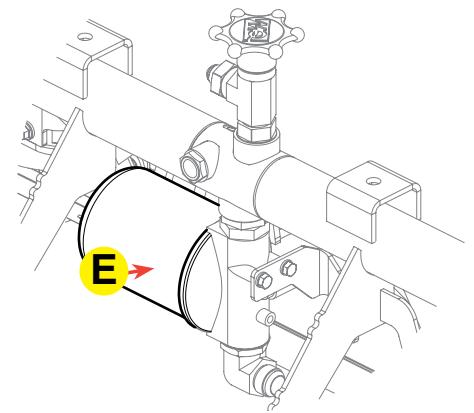

Always have an extra Filter Service Kit on hand. Reorder by calling Multiquip's Parts Department at 800-427-1244, or visit www.multiquip.com.