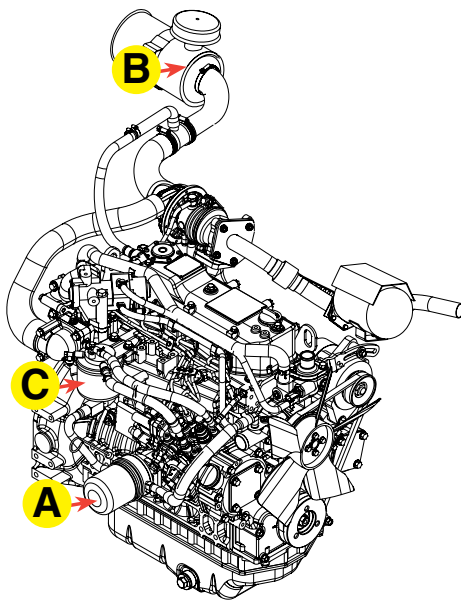

Always have an extra Filter Service Kit on hand. Reorder by calling Multiquip's Parts Department at 800-427-1244, or visit www.multiquip.com.