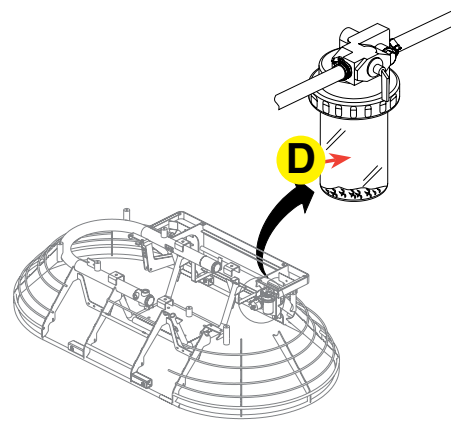

Always have an extra Filter Service Kit on hand. Reorder by calling Multiquip's Parts Department at 800-427-1244, or visit www.multiquip.com.