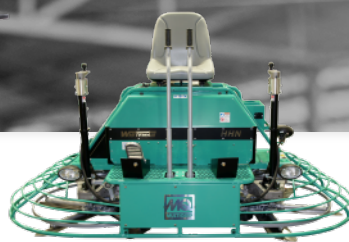

GENUINE PARTS

GRAB N' GO.

You no longer need to spend hours searching for individual parts. We now offer kits for routine maintenance on many of our popular construction and power machines.

Find Your Kit

Contact:

- ✉ parts@multiquip.com
- ☎ (800) 427-1244
- 🌐 multiquip.com