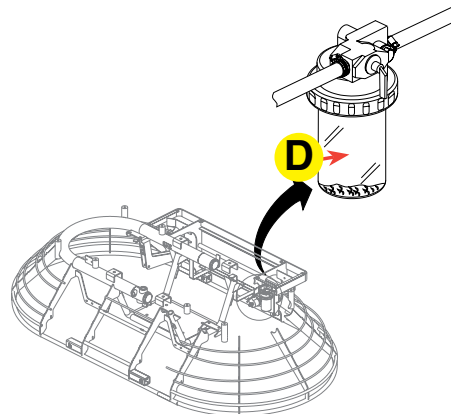

© COPYRIGHT 2021 MULTIQUIP INC. REV 0 (011821)