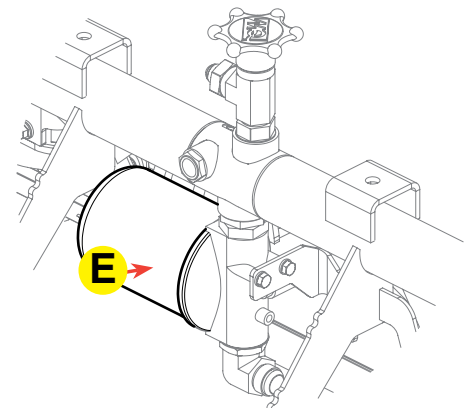

© COPYRIGHT 2021 MULTIQUIP INC. REV 0 (011821)