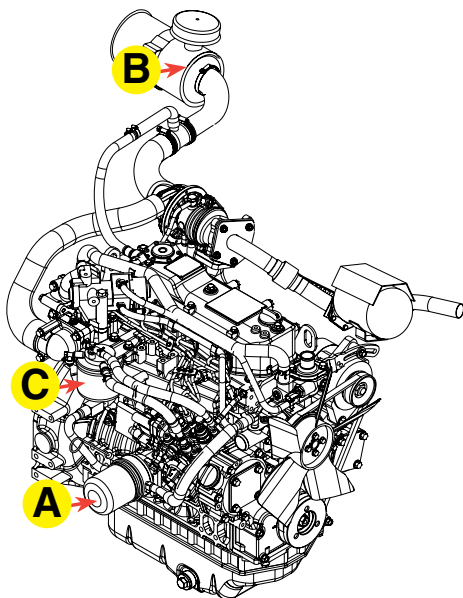

© COPYRIGHT 2021 MULTIQUIP INC. REV 0 (011821)