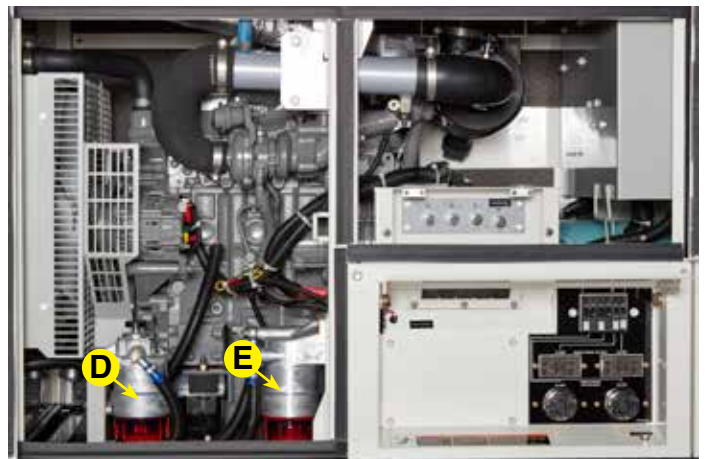

**Always have an extra Filter Service Kit on hand.
Reorder by calling Multiquip's Parts Department
at 800-427-1244, or visit www.multiquip.com.**

© COPYRIGHT 2019 MULTIQUEIP INC. • Rev. 4 (062619)