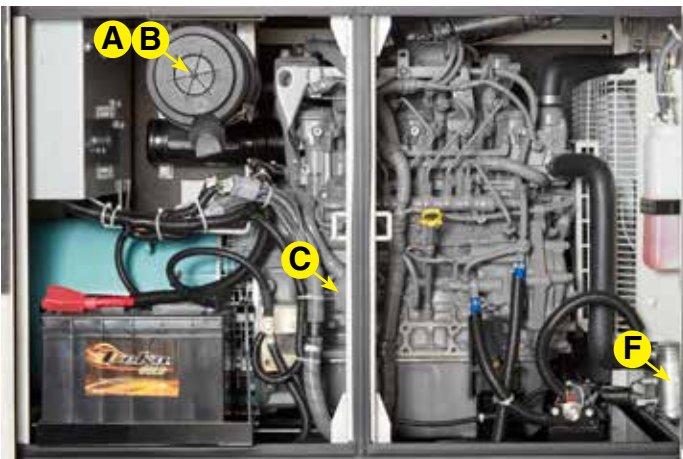

**Always have an extra Filter Service Kit on hand.
Reorder by calling Multiquip's Parts Department
at 800-427-1244, or visit www.multiquip.com.**

© COPYRIGHT 2019 MULTIQUEIP INC. • Rev. 4 (062619)