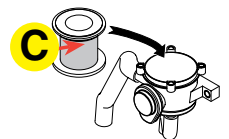

© COPYRIGHT 2021 MULTIQUIP INC. REV 0 (011821)