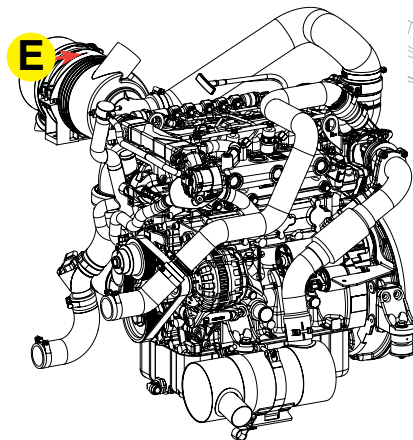

© COPYRIGHT 2021 MULTIQUIP INC. REV 0 (011821)