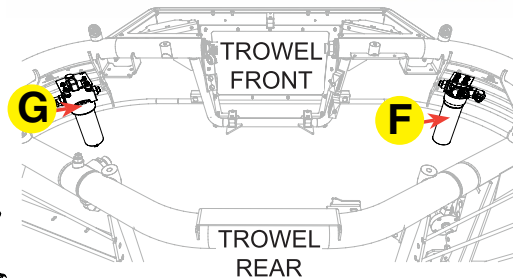

© COPYRIGHT 2021 MULTIQUIP INC. REV 0 (011821)