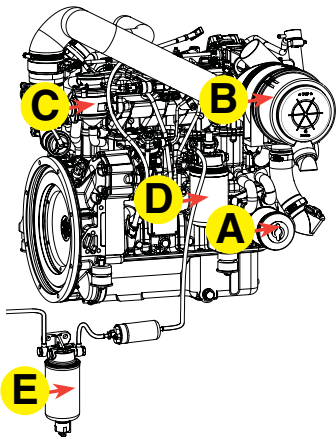

© COPYRIGHT 2021 MULTIQUIP INC. REV 0 (011821)